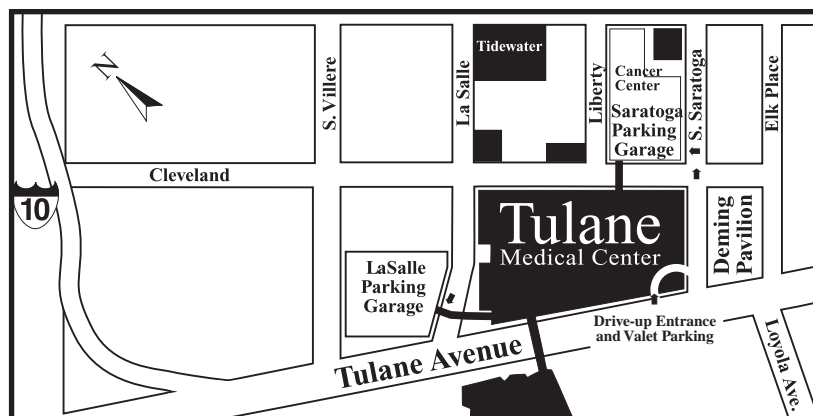

Tulane Medical Center CAMPUS

Tulane Medical Center
1415 Tulane Avenue, New Orleans, LA 70112

504-988-5800 or
800-588-5800

Tulane LaSalle Street Parking Garage

at 275 LaSalle Street between Tulane Avenue and Cleveland is open 24 hours daily. The garage is connected to the second-floor level of Tulane Medical Center, where outpatient Lab/Radiology registration and admitting are also located. Tulane's Multispecialty Center is located on the first floor of the parking garage, and the Medical Center's Emergency Department is across the street from the garage entrance.

Tulane Saratoga Street Parking Garage

at 111 S. Saratoga Street between Cleveland and Canal Streets is open 24 hours daily. The garage is also connected to Tulane Medical Center by a covered walkway on the second level. Access to the medical center for patients and visitors is available through the courtesy phone located adjacent to the entrance doors.

Free validated parking is available for patients

From Covington/Mandeville or Metairie:

- Take I-10 East following the New Orleans signs.
- Exit right at the Claiborne/Superdome Exit.
- Follow signs to Claiborne East, going up onto the overpass, keeping to the right.
- Go down Claiborne Avenue to Cleveland Avenue and turn right.
- Travel three blocks to LaSalle St. and take a right. The LaSalle St. Parking Garage is on the right.
- Or, travel five blocks on Cleveland to South Saratoga St. and take a left. The South Saratoga St. Parking Garage is on the left.

From the Westbank:

- Travel east across the Crescent City Connection over the Mississippi River.
- Take the Superdome Exit and turn right onto Cleveland Avenue.
- Travel three blocks to LaSalle St. and take a right. The LaSalle St. Parking Garage is on the right.
- Or, travel five blocks on Cleveland to South Saratoga St. and take a left. The South Saratoga St. Parking Garage is on the left.

From New Orleans East/Slidell:

- Follow I-10 West to the Canal Street/Superdome Westbank Exit.
- Follow the ramp, turning right onto Cleveland (this will bring you under the I-10 overpass).
- Travel three blocks to LaSalle St. and take a right. The LaSalle St. Parking Garage is on the right.
- Or, travel five blocks on Cleveland to South Saratoga St. and take a left. The South Saratoga St. Parking Garage is on the left.

From Uptown New Orleans:

- Travel East on Claiborne Avenue toward the Superdome.
- Go up onto the overpass, staying to the right and down again onto Claiborne Avenue, where you will turn right onto Cleveland Avenue.
- Travel three blocks to LaSalle St. and take a right. The LaSalle St. Parking Garage is on the right.
- Or, travel five blocks on Cleveland to South Saratoga St. and take a left. The South Saratoga St. Parking Garage is on the left.